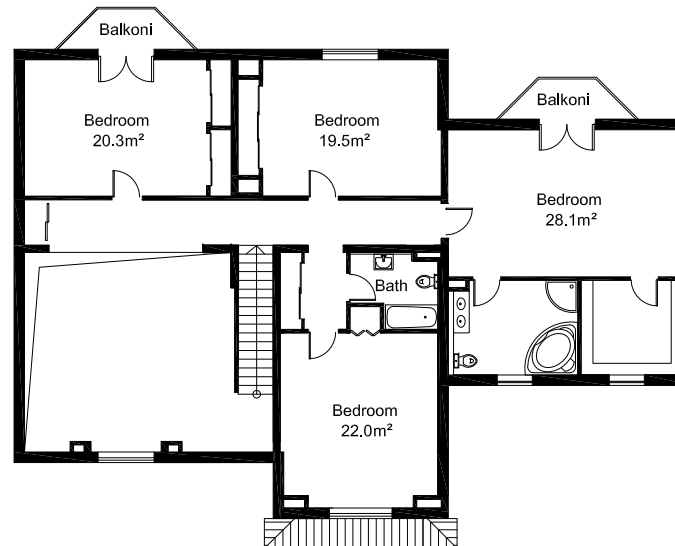

## Ararat

First floor	135.3 m <sup>2</sup>
Second floor	146.6 m <sup>2</sup>
Garage	48.3 m <sup>2</sup>
Total space	330.2m <sup>2</sup>
Basement	140.0 m <sup>2</sup>

First floor plan

Second floor plan

Basement plan