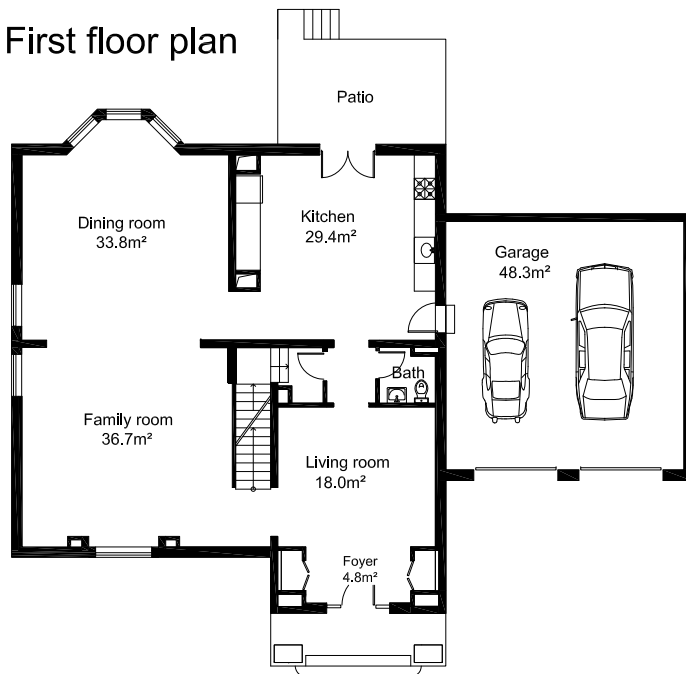

## Ararat

First floor	135.3 m <sup>2</sup>
Second floor	146.6 m <sup>2</sup>
Garage	48.3 m <sup>2</sup>
Total space	330.2m <sup>2</sup>
Basement	140.0 m <sup>2</sup>

First floor plan

Second floor plan

Basement plan