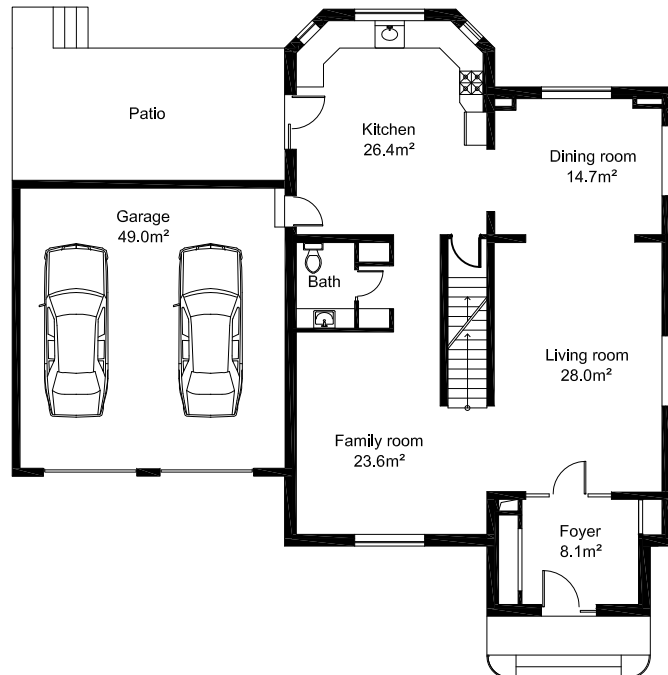

Artsakh

First floor	114.4 m ²
Second floor	97.7m ²
Garage	49.0m ²
Total space	261.1m ²
Basement	110.0m ²

First floor plan

Second floor plan

Basement plan