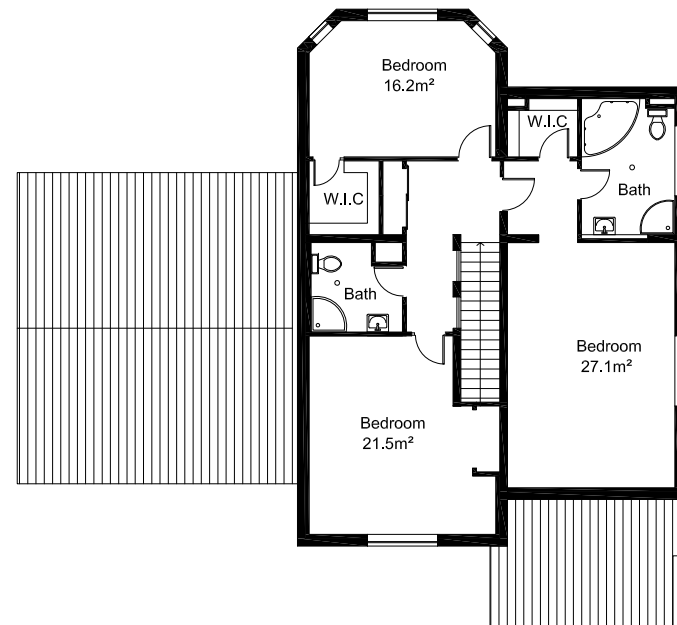

Artsakh

First floor	114.4 m ²
Second floor	97.7m ²
Garage	49.0m ²
Total space	261.1m ²
Basement	110.0m ²

First floor plan

Second floor plan

Basement plan