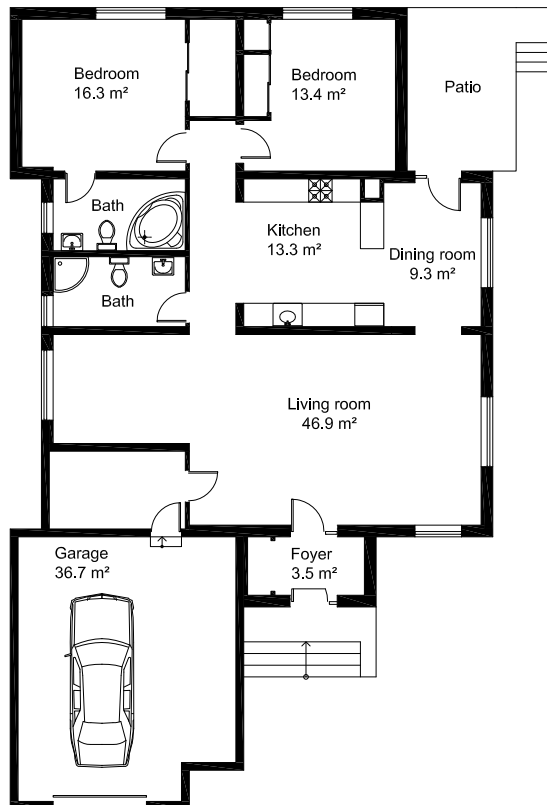

Talin

First floor	134.5 m ²
Garage	36.7m ²
Total space	171.2m ²
Basement	136.0m ²

First floor plan

Basement plan